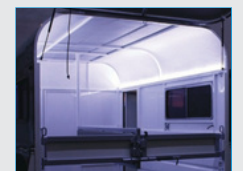

LED Internal Lighting

This model also comes standard with: 2x roof vents / Breakaway / Swinging Head Divider Between Bays.