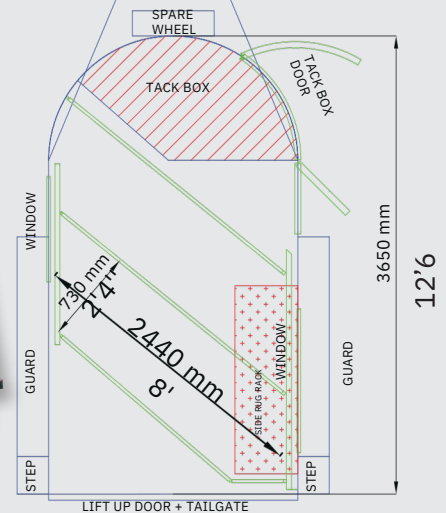

## Dimensions

LENGTH	(internal)	12'6"
WIDTH	(internal)	6'6"
HEIGHT	(internal)	7'5"
WEIGHT	(unloaded)	1400kg
RATED	(loaded)	3000kg
Bay Length		8'
Bay Width		2'4"
Recommended Maximum Horse Size		17.3hh

2 HAL FREEDOM

### Standard - Outside (Rear)

- 4'7" Extended Height Tailgate, comes with Easylift Gas Strut Operation, 2x handles & adjustable latches
- Lift-up Rear door above the tailgate, with Easylift Gas Strut Operation
- TempFlow Bracket on Lift-up Rear Door for travelling with the Lift-up door ajar
- LED Load Lighting on Lift-up rear door
- LED Trailer Lights (Brakes, Indicators, Parkers)