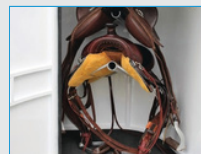

### Standard - Inside

- Saddle Pole x 2
- Front Tack Box with external access comes with 3x bridle hooks per access door
- 2x pop-up roof vents
- Padded Centre Divider/s
- Side Walls with Rubber & Padding
- Adjustable Height Chest Bars, Curved, Removable & Padded
- Deep Auto Latched Breaching Gates, Padded, and able to be held in open position
- Internal LED strip lighting
- SuperGrip Sealed Rubber on the Floor & Tailgate
- Australian Galvanised Steel for almost all steelwork
- Australian Kilndried Hardwood Floorboards for all horse area

### Standard - Outside

- White Automotive Paint & Automotive Sealant for washing inside / out, graphics front, sides & tailgate
- Tinted Curved Front Window
- 1x RHS Tinted Sliding Side Window with flyscreen
- 1x LHS Tinted Sliding Side Window with flyscreen
- 1x LHS Flush Mount Side Tie
- 1x RHS Flush Mount Side Tie
- Aluminium Package - covered A-frame, corner stays, guards, rear steps, extended height around front
- 1x LHS Tackbox Door with Lockable Flush Handle, Gas Strut & Saddle Pole Bracket
- 1x LHS Personal Access Door with Lockable Flush Mount Door Handle & gas strut
- Heavy Duty Swing-Away Jockey Wheel
- Spare Wheel mounted on front

### Standard - Outside (Rear)

- 4'7" Extended Height Tailgate, comes with Easylift Gas Strut Operation, 2x handles & adjustable latches
- Lift-up Rear door above the tailgate, with Easylift Gas Strut Operation
- TempFlow Bracket on Lift-up Rear Door for travelling with the Lift-up door ajar
- LED Load Lighting on Lift-up rear door
- LED Trailer Lights (Brakes, Indicators, Parkers)

### Standard - Outside (Underneath)

- Rocker Roller Suspension for smooth ride
- Sunraiser Wheels with light truck tyres

Breaching Gates

Large Side Windows

Lift Up Door

Half Tackbox

1x PA Door

LED Internal Lighting