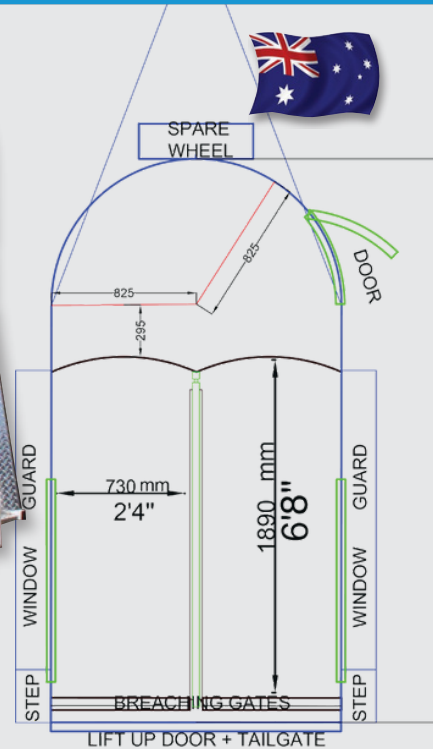

## Dimensions

LENGTH	(internal)	11
WIDTH	(internal)	5'
HEIGHT	(internal)	5
WEIGHT	(unloaded)	1750kg
RATED	(1000kg)	5
Bay Length		6'8
Bay Width		2'4
Recommended Maximum Horse Size		16.2hh

"I'm so happy with this float it's perfect for my quick trip to mid-week dressage" Fiona, VIC

### Standard - Inside

- Saddle Pole x 2
- Front Tack Box with external access comes with 3x bridle hooks per access door
- 2x pop-up roof vents
- Padded Centre Divider/s
- Side Walls with Rubber & Padding
- Adjustable Height Chest Bars, Curved, Removable & Padded
- Deep Auto Latched Breaching Gates, Padded, and able to be held in open position
- Internal LED strip lighting
- SuperGrip Sealed Rubber on the Floor & Tailgate
- Australian Galvanised Steel for almost all steelwork
- Australian Kilndried Hardwood Floorboards for all horse area

### Standard - Outside (Rear)

- 4'7" Extended Height Tailgate, comes with Easylift Gas Strut Operation, 2x handles & adjustable latches
- Lift-up Rear door above the tailgate, with Easylift Gas Strut Operation
- TempFlow Bracket on Lift-up Rear Door for travelling with the Lift-up door ajar
- LED Load Lighting on Lift-up rear door
- LED Trailer Lights (Brakes, Indicators, Parkers)