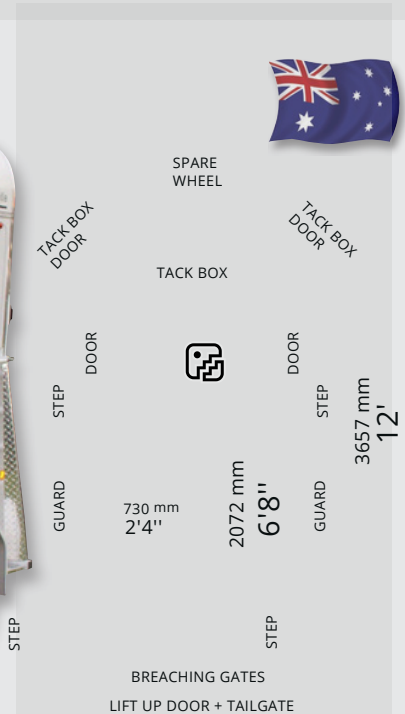

2HSL Legend

Dimensions

LENGTH	(internal)	12'
WIDTH	(internal)	6'8"
HEIGHT	(internal)	5'6"
WEIGHT	(unloaded)	1550kg
RATED	(loaded)	2500kg
Bay Length		6'8"
Bay Width		2'4"
Recommended Maximum Horse Size		17.3hh

"The breeching gates are so easy to use. I feel much better when my teenager loads her gelding Julie, VIC

Standard - Inside

- Saddle Pole x 2
- Front Tack Box with external access comes with 3x bridle hooks per access door
- 2x pop-up roof vents
- Padded Centre Divider/s
- Side Walls with Rubber & Padding
- Adjustable Height Chest Bars, Curved, Removable & Padded
- Deep Auto Latched Breaching Gates, Padded, and able to be held in open position
- Internal LED strip lighting
- SuperGrip Sealed Rubber on the Floor & Tailgate
- Australian Galvanised Steel for almost all steelwork
- Australian Kilndried Hardwood
- Floorboards for all horse area

Standard - Outside

- White Automotive Paint & Automotive Sealant for washing inside / out, graphics front, sides & tailgate
- Tinted Curved Front Window
- 1x RHS Tinted Sliding Side Window with flyscreen
- 1x LHS Tinted Sliding Side Window with flyscreen
- 1x LHS Flush Mount Side Tie
- 1x RHS Flush Mount Side Tie
- Aluminium Package - covered A-frame, corner stays, guards, rear steps, extended height around front
- 1x LHS Tackbox Door with Lockable Flush Handle, Gas Strut & Saddle Pole Bracket
- 1x RHS Tackbox Door with Lockable Flush Handle, Gas Strut & Saddle Pole Bracket
- 1x LHS Personal Access Door with Lockable Flush Mount Door Handle & gas strut
- 1x RHS Personal Access Door with Lockable Flush Mount Door Handle & gas strut
- 1x LH Side Step / 1x RH Side Step
- Heavy Duty Swing-Away Jockey Wheel
- Spare Wheel mounted on front