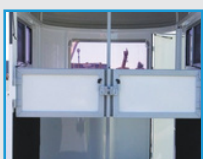

"The breeching gates are so easy to use. I feel much better when my teenager loads her gelding Julie, VIC

Standard - Inside

- Saddle Pole x 2
- Front Tack Box with external access comes with 3x bridle hooks per access door
- 2x pop-up roof vents
- Padded Centre Divider/s
- Side Walls with Rubber & Padding
- Adjustable Height Chest Bars, Curved, Removable & Padded
- Deep Auto Latched Breaching Gates, Padded, and able to be held in open position
- Internal LED strip lighting
- SuperGrip Sealed Rubber on the Floor & Tailgate
- Australian Galvanised Steel for almost all steelwork
- Australian Kilndried Hardwood
- Floorboards for all horse area

Standard - Outside (Rear)

- 4'7" Extended Height Tailgate, comes with Easylift Gas Strut Operation, 2x handles & adjustable latches
- Lift-up Rear door above the tailgate, with Easylift Gas Strut Operation
- TempFlow Bracket on Lift-up Rear Door for travelling with the Lift-up door ajar
- LED Load Lighting on Lift-up rear door
- LED Trailer Lights (Brakes, Indicators, Parkers)

Standard - Outside (Underneath)

- Rocker Roller Suspension for smooth ride
- Sunraiser Wheels with light truck tyres
- Breakaway System

Popular Options

- Head divider
- Breaching gate slide bolt
- Rear lift up door tail lights
- Graphics Upgrade