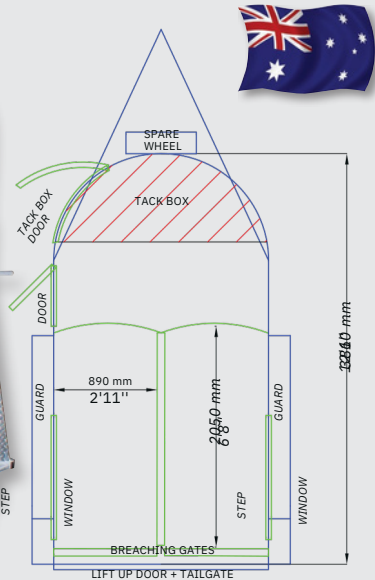

## Dimensions

LENGTH	(internal)	12'
WIDTH	(internal)	6
HEIGHT	(internal)	6'6
WEIGHT	(unloaded)	1350kg
RATED	(loaded)	3000kg
Bay Length		6'8"
Bay Width		3'
Recommended Maximum Horse Size		17.3hh

**"The rubber floor is so great, it's really grippy'Donna VIC**

### Standard - Inside

- Saddle Pole x 1
- Front Tack Box with external access comes with 3x bridle hooks per access door
- 2x pop-up roof vents
- Padded Centre Divider/s
- Side Walls with Rubber & Padding
- Adjustable Height Chest Bars, Curved, Removable & Padded
- Internal LED strip lighting
- SuperGrip Sealed Rubber on the Floor & Tailgate
- Australian Galvanised Steel for almost all steelwork
- Australian Kilndried Hardwood Floorboards for all horse area
- Dual Autolatch Breaching Gates

### Standard - Outside

- White Automotive Paint & Automotive Sealant for washing inside / out, graphics front, sides & tailgate
- Tinted Curved Front Window
- 1x RHS Tinted Sliding Side Window with flyscreen
- 1x LHS Tinted Sliding Side Window with flyscreen
- 1x LHS Flush Mount Side Tie
- 1x RHS Flush Mount Side Tie
- Aluminium Package - covered A-frame, corner stays, guards, rear steps, extended height around front
- 1x LHS Tackbox Door with Lockable Flush Handle, Gas Strut & Saddle Pole Bracket
- 1x LHS Personal Access Door with Lockable Flush Mount Door Handle & gas strut
- Heavy Duty Swing-Away Jockey Wheel
- Spare Wheel mounted on front

### Standard - Outside (Rear)

- 4'7" Extended Height Tailgate, comes with Easylift Gas Strut Operation, 2x handles & adjustable latches
- LED Trailer Lights (Brakes, Indicators, Parkers)
- Lift up rear door above tailgate with easy lift function
- Temp flow bracket on lift up door for travelling with liftup door ajar